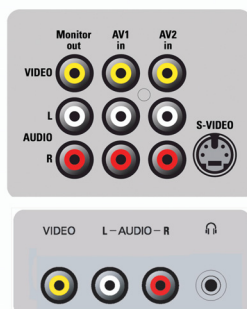

Sound

- Output power (RMS): 2 x 5W
- Music Power: 10 W
- Sound Enhancement: Smart Sound, Auto Volume Leveller, Bass Boost
- Sound System: Stereo Playback

Convenience

- Ease of Installation: Autostore, Fine Tuning, PLL Digital Tuning
- Ease of Use: Smart Picture, Smart Sound
- Remote control type: RCLA014
- Remote Control: TV
- Teletext: 1 page Teletext
- Teletext enhancements: Program information Line
- Clock: Sleep Timer

Tuner/Reception/Transmission

- Tuner bands: Hyperband, S-Channel, UHF, VHF
- TV system: PAL, PAL I, PAL B/G, PAL D/K, SECAM, SECAM B/G, SECAM D/K
- Video Playback: NTSC, PAL
- Aerial Input: 75 ohm coaxial (IEC75)

Connectivity

- Number of AV connections: 3
- AV 1: Audio L/R in, CVBS in
- AV 2: S-Video, Audio L/R in, CVBS in
- AV 3: Monitor Out
- Front / Side connections: Headphone out, Audio L R in, CVBS in

Power

- Power consumption: 60 W
- Standby power consumption: <3W
- Mains power: AC 90-276V, 50/60Hz

Dimensions

- Set dimensions (W x H x D): 532 x 470 x 484 mm
- Set weight: 24 kg
- Weight incl. Packaging: 27 kg
- Box dimensions (W x H x D): 626 x 568 x 576 mm
- Color cabinet: Silver Frost (11027)

stereo system	transmission system					
	PAL BG	PAL DK	PAL I	SECAM BG	SECAM DK	SECAM LL'
AV Stereo	o	o	o	o	o	o

Issue date 2009-03-30

Version: 3.0.8

12 NC: 8670 000 23808
EAN: 87 10895 93749 8

© 2009 Koninklijke Philips Electronics N.V.
All Rights reserved.

Specifications are subject to change without notice.
Trademarks are the property of Koninklijke Philips
Electronics N.V. or their respective owners.

www.philips.com